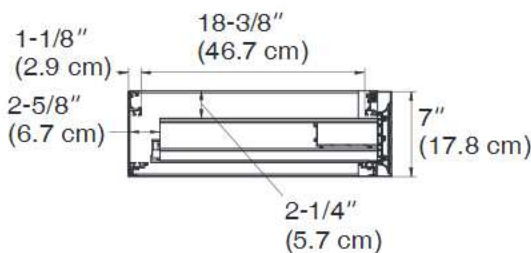

Product Diagram