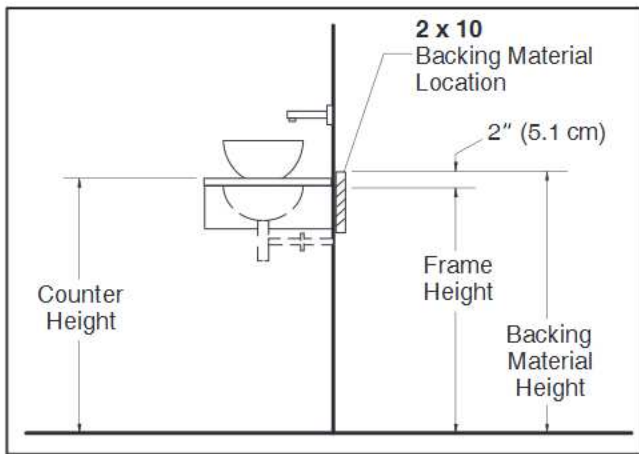

#### Required Purchases to Complete Installation

49" (124.5 cm) x 22" (55.9 cm) countertop with integrated basin <b>OR</b>	<input type="checkbox"/>
49" (124.5 cm) x 22" (55.9 cm) countertop with undercounter sink	<input type="checkbox"/>

## Technical Information

Recommended countertop size	49" (124.5 cm) x 22" (55.9 cm)
Centerline location	Centerline of sink/faucet to be located at 24-1/2" (62.2 cm) from left edge of countertop
Sink installation	Undercounter or ITB

## Installation Notes

Install this product according to the installation manual.

Framing, plumbing, and electrical details can be found on pages 6-8 of the Vanity Series Installation Manual (209-1126).

The vanity series needs special site preparation. Do not install vanities until all framing, plumbing and electrical options rough-ins have been completed and wall surface has been finished. We recommend using the services of a professional installer. Observe all the local building codes.

The vanity series are modular and can be mounted individually or ganged together. When ganging two vanities, the total dimension is the sum of overall vanity minus 1/2" (1.3 cm):  
 $48\text{-}1/2'' (123.2\text{ cm}) + 48\text{-}1/2'' (123.2\text{ cm}) - 1/2'' (1.3\text{ cm}) = 96\text{-}1/2'' (245.1\text{ cm})$ .