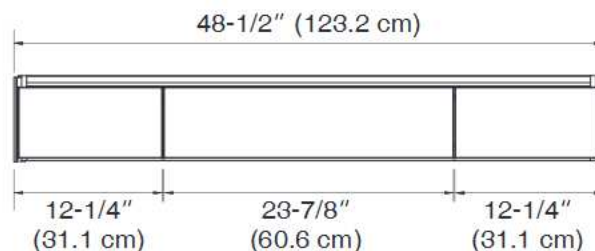

Product Diagram