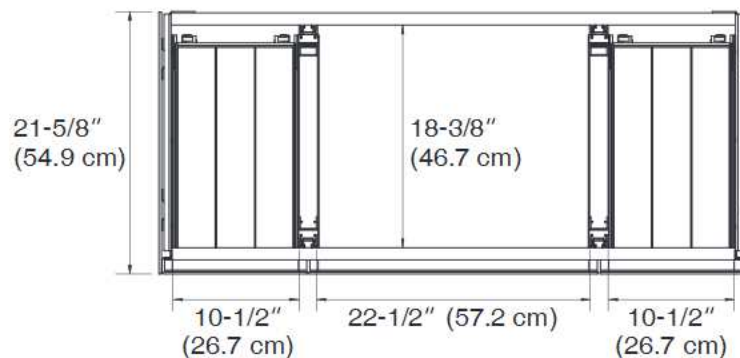

Product Diagram