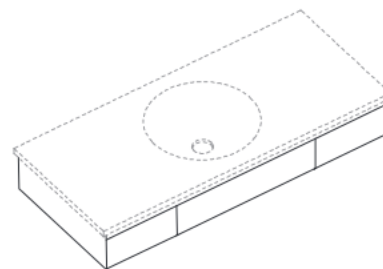

Features

- Undercounter center sink installation
- Solid aluminum rust-free space frame construction
- Plumbing clearance drawer design
- Full extension aluminum drawers with slow-close
- Shatter-protected white glass drawer bottoms
- Includes six removable glass bins
- Uniquely designed ergonomic full-length concealed pull
- Vanities are modular and can be ganged to fit a variety of desired widths; a ganging kit ensures proper frame and drawer spacing
- Integrated night light in handle provides soft light to illuminate drawer interiors
- Three drawer unit: 12" (30.5 cm) left drawer, 24" (61 cm) Sink Drawer (SD) center, 12" (30.5 cm) right drawer
- Center section is not a drawer, but a false-front for undercounter sink installation
- 48-1/2" (123.2 cm) W x 7" (17.8 cm) H x 21-5/8" (54.9 cm) D
- Vanity includes side kit which accounts for 1/2" (1.3 cm) of total vanity width

WITH NIGHT LIGHT VS48UCL11

ALSO VS48UCL12, VS48UCL14,
VS48UCL15, VS48UCL16, VS48UCL19,
VS48UCL20, VS48UCL21, VS48UCL22,
VS48UCL23

Codes/Standards Applicable

Specified model meets or exceeds the following:

- ETL listed

Specified Model

Model	Description	
VS48UCL11	Tinted Gray Mirror, with night light	☐
VS48UCL12	Satin Bronze, with night light	☐
VS48UCL14	Champagne Mesh, with night light	☐
VS48UCL15	Onyx Mesh, with night light	☐
VS48UCL16	Hammered Oil Rubbed Bronze, with night light	☐
VS48UCL19	Satin White, with night light	☐
VS48UCL20	Black, with night light	☐
VS48UCL21	White, with night light	☐
VS48UCL22	Beach, with night light	☐
VS48UCL23	Ocean, with night light	☐

NOTE: Additional hardware is required for installing vanities side-by-side.

Required Purchases to Complete Installation

49" (124.5 cm) x 22" (55.9 cm) countertop with integrated basin OR	☐
49" (124.5 cm) x 22" (55.9 cm) countertop with undercounter sink	☐

Optional Accessories

VSGKIT	Slim vanity ganging kit - required when combining two or more vanities	☐
VGSK-__	Slim-Deep vanity ganging kit - required for ganging a Slim and Deep vanity together (same Vanity color options - fill in __ designator with desired color; example: VGSK-20)	☐